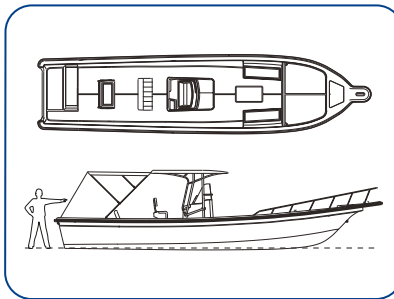

Barracuda
320

Barracuda 320

Overview

The barracuda 320 is a sport fishing boat for offshore operations. In the bow she has a pair of benches and an open space for fishing in stern. She is fitted with flat deck and storage area in bow.

Specifications

Length (LOA)	9.82 m	32.21'
Beam	2.43 m	7.97'
Maximum height	1.08 m	3.54'
Maximum load	2200 Kg	4850 Lb
Maximum power	* 2 x 200hp	
Dry weight	1700 Kg	3747Lb
Transom height	0.64 m	25"

**Maximum power calculated with Yamaha 4T outboard engines.*

Standard Features

- 1 Polyurethane foam stingers reinforced with F.R.P
- 1 One piece F.R.P moulded flat deck
- 1 F.R.P center console with bench and cushions
- 1 F.R.P additional bench with aluminum structure
- 1 Windshield
- 1 Stainless steel instrument's panel
- 1 FRP bench with folding back and cushions set
- 2 Plastic box for battery switches
- 1 Plastic feet support for the pilot
- 2 Deck drain
- 1 FRP transom cover
- 1 25 Gal fresh water plastic tank
- 1 Fresh water system for stern shower
- 1 65 Gal fuel tank
- 1 70 Gal fuel tank
- 1 Basic electrical system
- 1 Switch kit for 2 batteries and 2 outboards
- 1 Full set of navigation lights
- 4 Courtesy LED lights